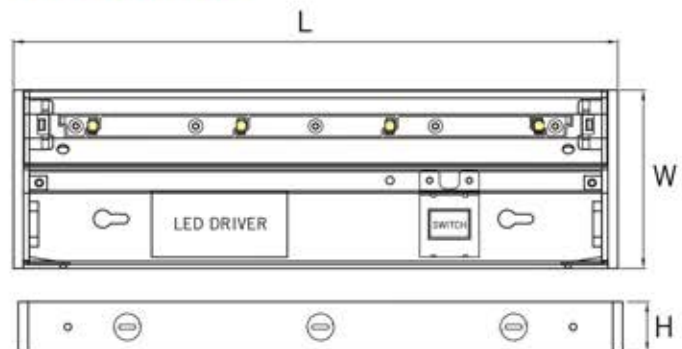

SURF LIGHTING INC.

210 WEST 24 ST. HIALEAH, FL. 33010 TEL: (305) 888-7851 FAX. (305) 883-8611

UC LED

DIMENSIONS

| MODEL | FIXTURE SIZE | | | NO. OF LED | WATTAGE | TOTAL LUMENS | EFFICACY |
|-----------|--------------|-------|--------|------------|---------|--------------|----------|
| | LENGTH | WIDTH | HEIGHT | | | | |
| UC-LED-12 | 12" | 3.5" | 1" | 4 | 4W | 320 | 80 lm/W |
| UC-LED-18 | 18" | 3.5" | 1" | 6 | 6W | 480 | 80 lm/W |
| UC-LED-24 | 24" | 3.5" | 1" | 8 | 8W | 640 | 80 lm/W |

WIRING AND SWITCHING:

- Convertible 120V input with either Direct Wire or Cord and Plug; Knockouts provided for either configuration
- Linkable between fixtures using linking connector cords (when spacing between fixtures is desired) or double-ended connectors (for continuous fixture mounting); Maximum number of linked fixtures is 32
- Pre-Installed On/Off Rocker Switch

PACKAGING:

- Contents in Each Fixture Carton:
 - LED Fixture
 - 3 Prong SPT-2 Power Cord (5' Length)
 - 18" Linking Connector Cord
 - Mounting Screws (2 pcs.)
 - Die Cast Coupler
 - Instruction Sheet

WARRANTY: